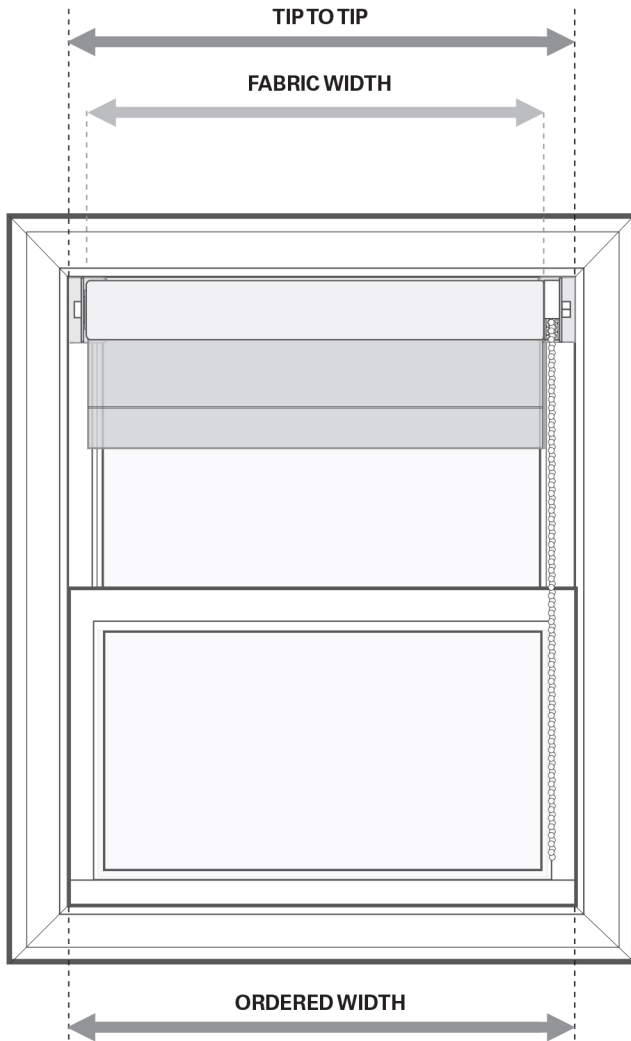

# Measuring Guide for Bali Essentials Roller and Solar Shades

## Inside Mount

### Tip:

When ordering Bali Essentials roller/solar shades, your Ordered Width is the inside width of your window. It doesn't matter if you are ordering inside or outside mount. We will take the appropriate measures for your blind to fit inside or outside the window correctly. If you desire more overlap on outside mounted blinds, please add 1" to 2" to your inside window width measurement (ordered width). This will give you a ½" to 1" fabric overlap on each side of your window.