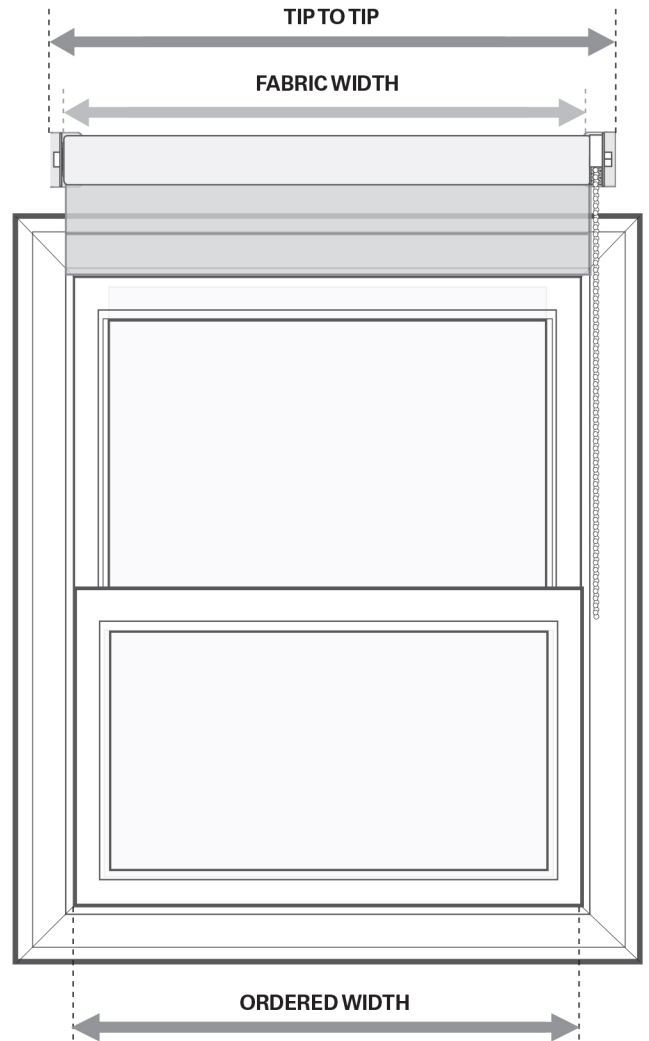

# Measuring Guide for Bali Essentials Roller and Solar Shades

## Inside Mount

### Tip:

When ordering Bali Essentials roller/solar shades, your Ordered Width is the inside width of your window. It doesn't matter if you are ordering inside or outside mount. We will take the appropriate measures for your blind to fit inside or outside the window correctly. If you desire more overlap on outside mounted blinds, please add 1" to 2" to your inside window width measurement (ordered width). This will give you a ½" to 1" fabric overlap on each side of your window.