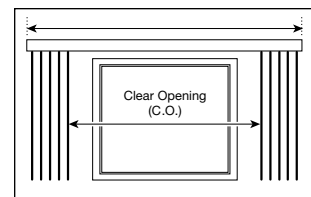

Split-Stack
(recommended for balanced appearance)
Finished Blind Width (FBW)