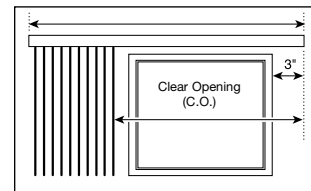

1. Determine the clear opening width for one-way stack or split stack (See diagrams) - the additional 3" shown for privacy is recommended if ordering one-way stack.
2. Match the clear opening width dimension found under CO column. For even spacing, round up width measurement to the next size in the stack chart. Split stack will have even numbers of vanes.
3. Order the corresponding dimension found in the FBW (Finished Blind Width) column.

Example: One-Way Stack if determined width for clear opening window view is 54¹/₂" , order width needed to provide full unobstructed view is 66³/₄" .

NOTE: For one-way stack blinds add an additional 3" to the Clear Opening) **before** calculating the Finished Blind Width.

One-Way Stack Finished Blind Width (FBW)