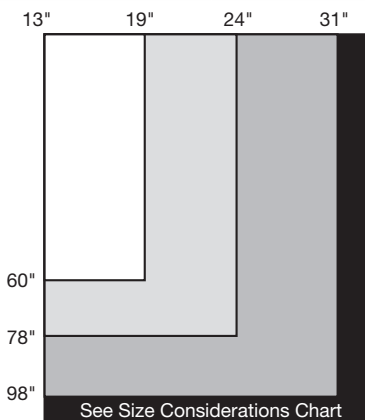

Size Considerations

Maximum Shade Size

Cordless Lift Shade Maximum Size

If Shade Width is at Least (inches)	Maximum Height of Shade (inches)
13 but less than or equal to 19	60
19½ but less than or equal to 24	78
24¾ but less than or equal to 31	98
For shades greater than 31", see size considerations charts	

Follow these easy steps to determine maximum shade size and valance size from the maximum shade size tables:

1. Determine your fabric style, shade size, control type, and cassette valance (or no cassette valance) requirement.
2. Find the fabric in the first column.
3. Follow the fabric row to the appropriate control type section (continuous-loop lift, dual shade, motorized lift, cordless lift, or Smart Pull lift).
4. Determine if your shade size is within the normal fabric orientation size range.
5. Identify the appropriate size cassette valance or contour valance for your shade size.
6. If your shade size is larger than either the maximum width or height range, your fabric may be able to be turned width for height for larger shades. Use the fabric turned width for height tables to determine this maximum size.

EXAMPLE 1: Determine the maximum allowable shade size and cassette valance for normal orientation shades. The example shade is 72" x 100", Gazebo BO fabric, cordless lift, with cassette valance.

1. Go to the cordless lift section.
2. Find Gazebo BO in the first column.
3. The maximum width and maximum height available for this configuration is 78" x 120".
NOTE: Both width and height must be less than the maximum width and height segment to fit the normal shade orientation.
4. Follow this segment to the top of the table. This segment is within the medium cassette valance size, indicating that the smallest segment cassette valance size available for this shade is a medium size cassette valance.