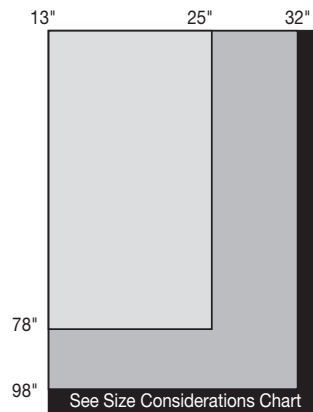

EXAMPLE 2: Determine the maximum allowable shade size and cassette valance for a 12 volt motorized lift shade. The example shade is 79" x 80", Maze fabric, motorized lift with a large cassette valance. First, determine if the shade size is available with the requested fabric and control type.

1. Go to the 12 volt motor section.
2. Find Maze in the first column.
3. The maximum width and maximum height available for this configuration is 79" x 124". The 79" x 80" size does not exceed the motorized lift segment.
4. The 79" x 80" size does not exceed either the medium or large cassette segments. The smallest cassette valance size available for this shade is the medium cassette valance.

Dual Shades

The maximum size for dual shades is found using the dual shade column. Because two shades must fit into a single cassette valance, the dual shade requires the large cassette valance. Small and medium cassette valances are not available for dual shades.

Recommendation: For a consistent look in a single room, we recommend the same size cassette valance be used for every shade. Use the largest shade to determine the smallest available cassette valance size for that room. For example, if the largest shade in the room requires a medium cassette valance, then it is recommended all shades in the room use a medium cassette valance. The cassette valance size can be specified during ordering.